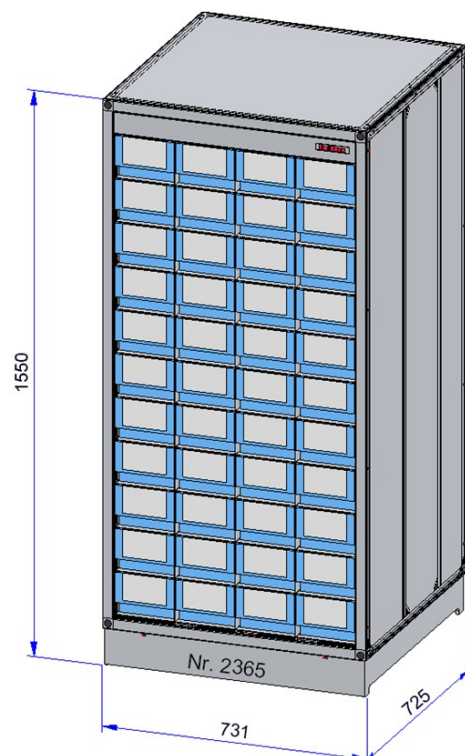

Serial-No.: 2365