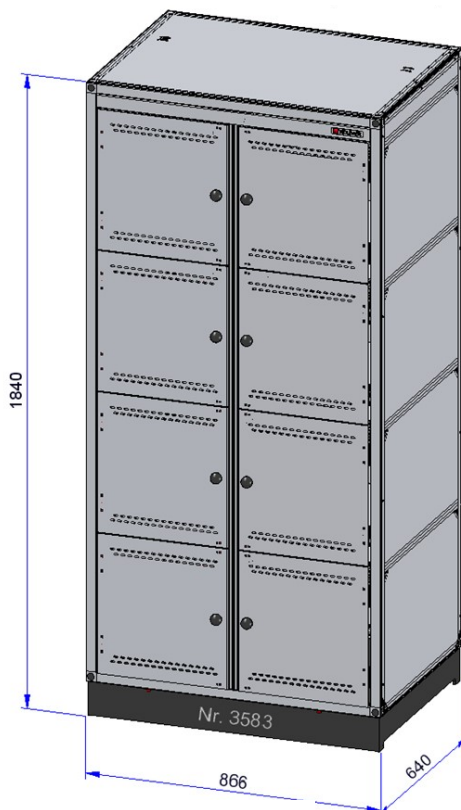

Used and Demo Models

Designation:	Serial No.:	Condition:	Price excl. tax:
Toolbase ES-8	3583	as good as new	€ 4.000,-
Toolbase EB-44	2365	Tested and technically flawless	€ 3.500,-
Toolbase EB-44	2366	Tested and technically	€ 3.500,-
Toolbase EF	2360	Tested and technically flawless	€ 1.950,-

Serial-No.: 3583